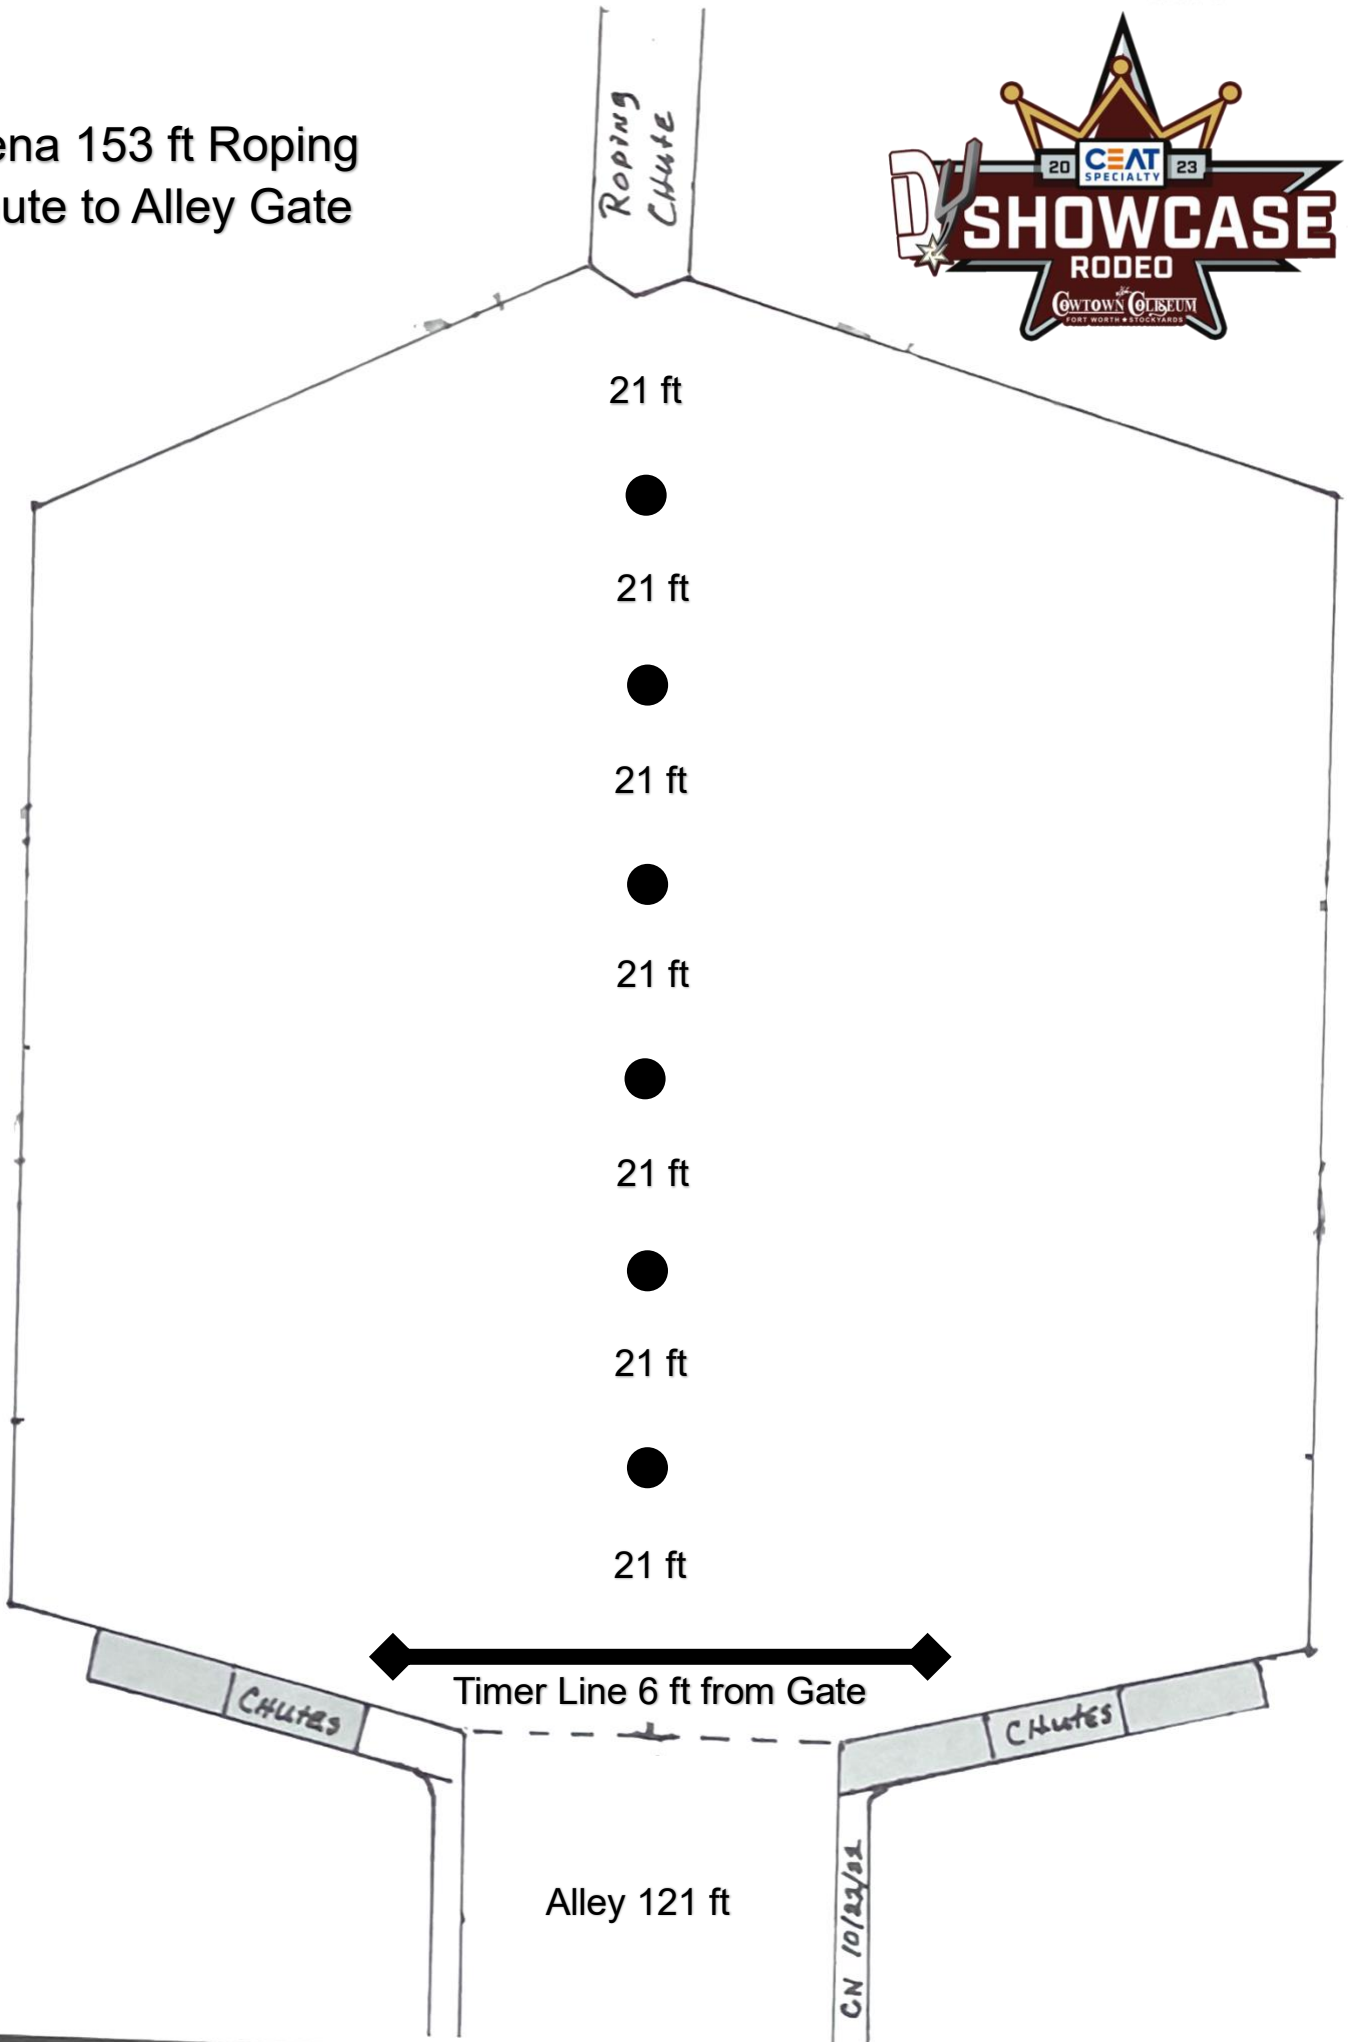

Arena 153 ft Roping
Chute to Alley Gate

N-194