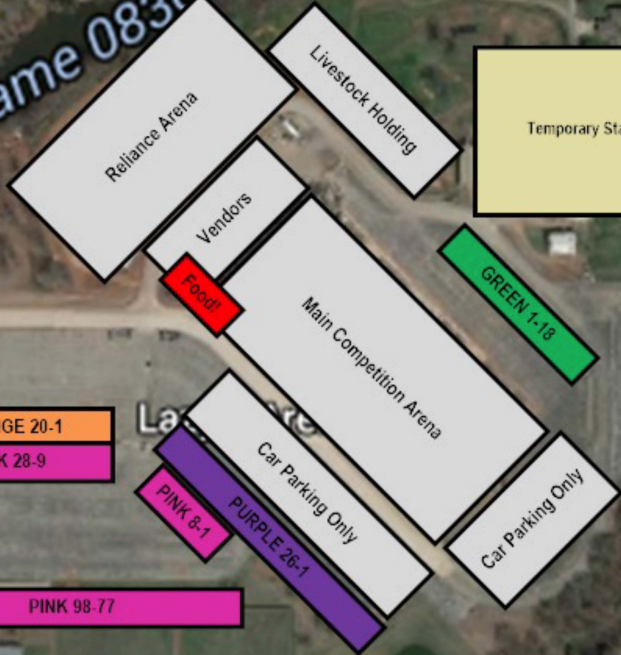

North Arena	Trailer Drop/ Parking	
	RED 46-60	BLUE 91-106
	RED 31-45	BLUE 76-90
	RED 16-30	BLUE 61-75
	RED 1-15	BLUE 46-60
		BLUE 31-45
		BLUE 16-30
		BLUE 1-15

ROSE 1-33
ROSE 51-34
ROSE 52-57

Stall Office & Check-In

Golf Cart Check-In

Temporary Stall Zone 1

Oknoname 083073 Reservoir

TEAL 12-1

TEAL 36-13

Temporary Stall Zone 2

ORANGE 20-1
PINK 28-9

PINK 8-1
PURPLE 26-1

PINK 98-77

2023 WCJR RV & Stall - Grounds Layout